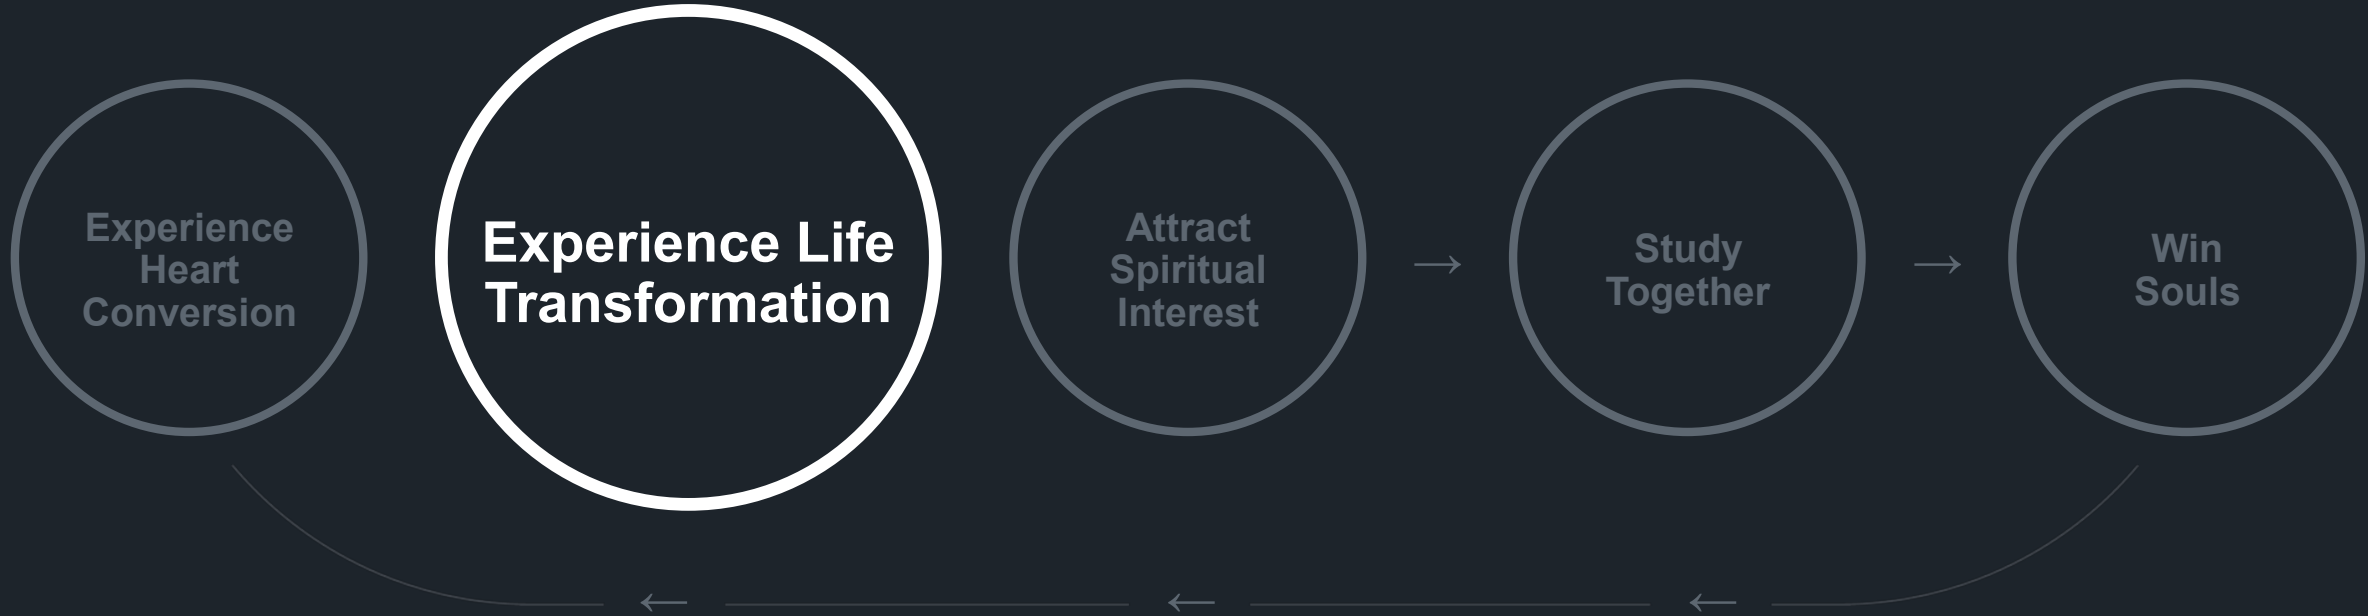

Module 03

Life Transformation

Poll the audience

Go to **menti.com** and use
the code **58 69 30**

Sharing Christ drives a “virtuous cycle”

Life transformation is critically important

Life transformation is critically important

Isaiah 59:1–2; Exodus 33:18–23

Sin separates you from God

A hand is shown in the foreground, reaching out towards the right. The background is a soft-focus sunset over a body of water, with the sun low on the horizon, creating a warm, golden glow. The overall mood is contemplative and spiritual.

Life transformation is critically important

A close-up photograph of a person wearing a black and tan baseball cap. The cap has the words "LOVE YOUR NEIGHBOUR" embroidered in yellow, raised letters. The person is looking down, and the background is a blurred crowd of people.